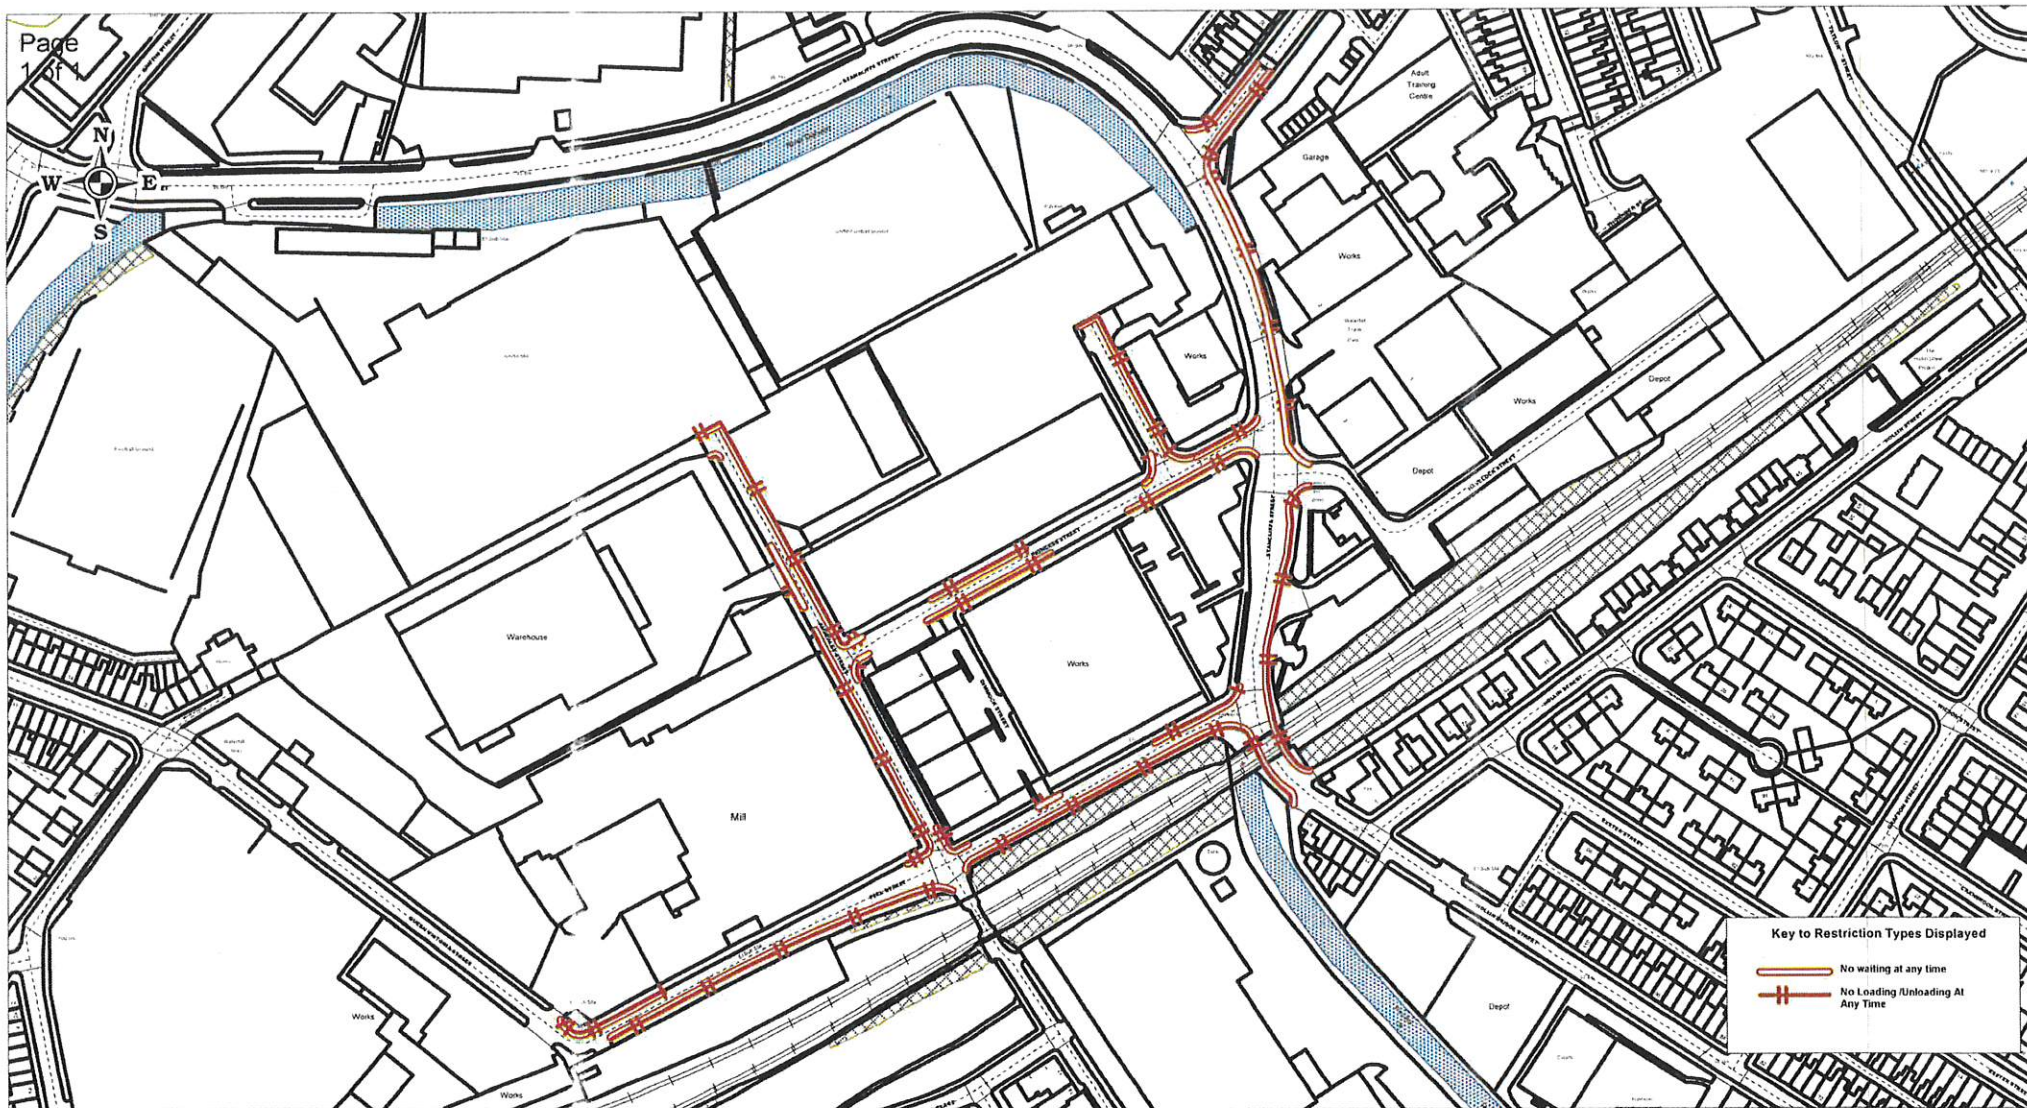

**Key to Restriction Types Displayed**

- No waiting at any time
- ▬ No waiting
- Limited Waiting 1 Hour, No Return Within 2 Hours
- ➔ One Way Traffic

© Crown copyright and database rights 2017.

Licence No. 100019493

Proposed restrictions - Preston New Road Blackburn Area

© Crown copyright and database rights 2017.

Licence No. 100019493

SCALE 1 : 2500

DATE 14/08/2018

DRAWING No.

DRAWN BY

Checked by

Working in partnership with

**CAPITA**

Proposed TRO - Princess Street, Blackburn area